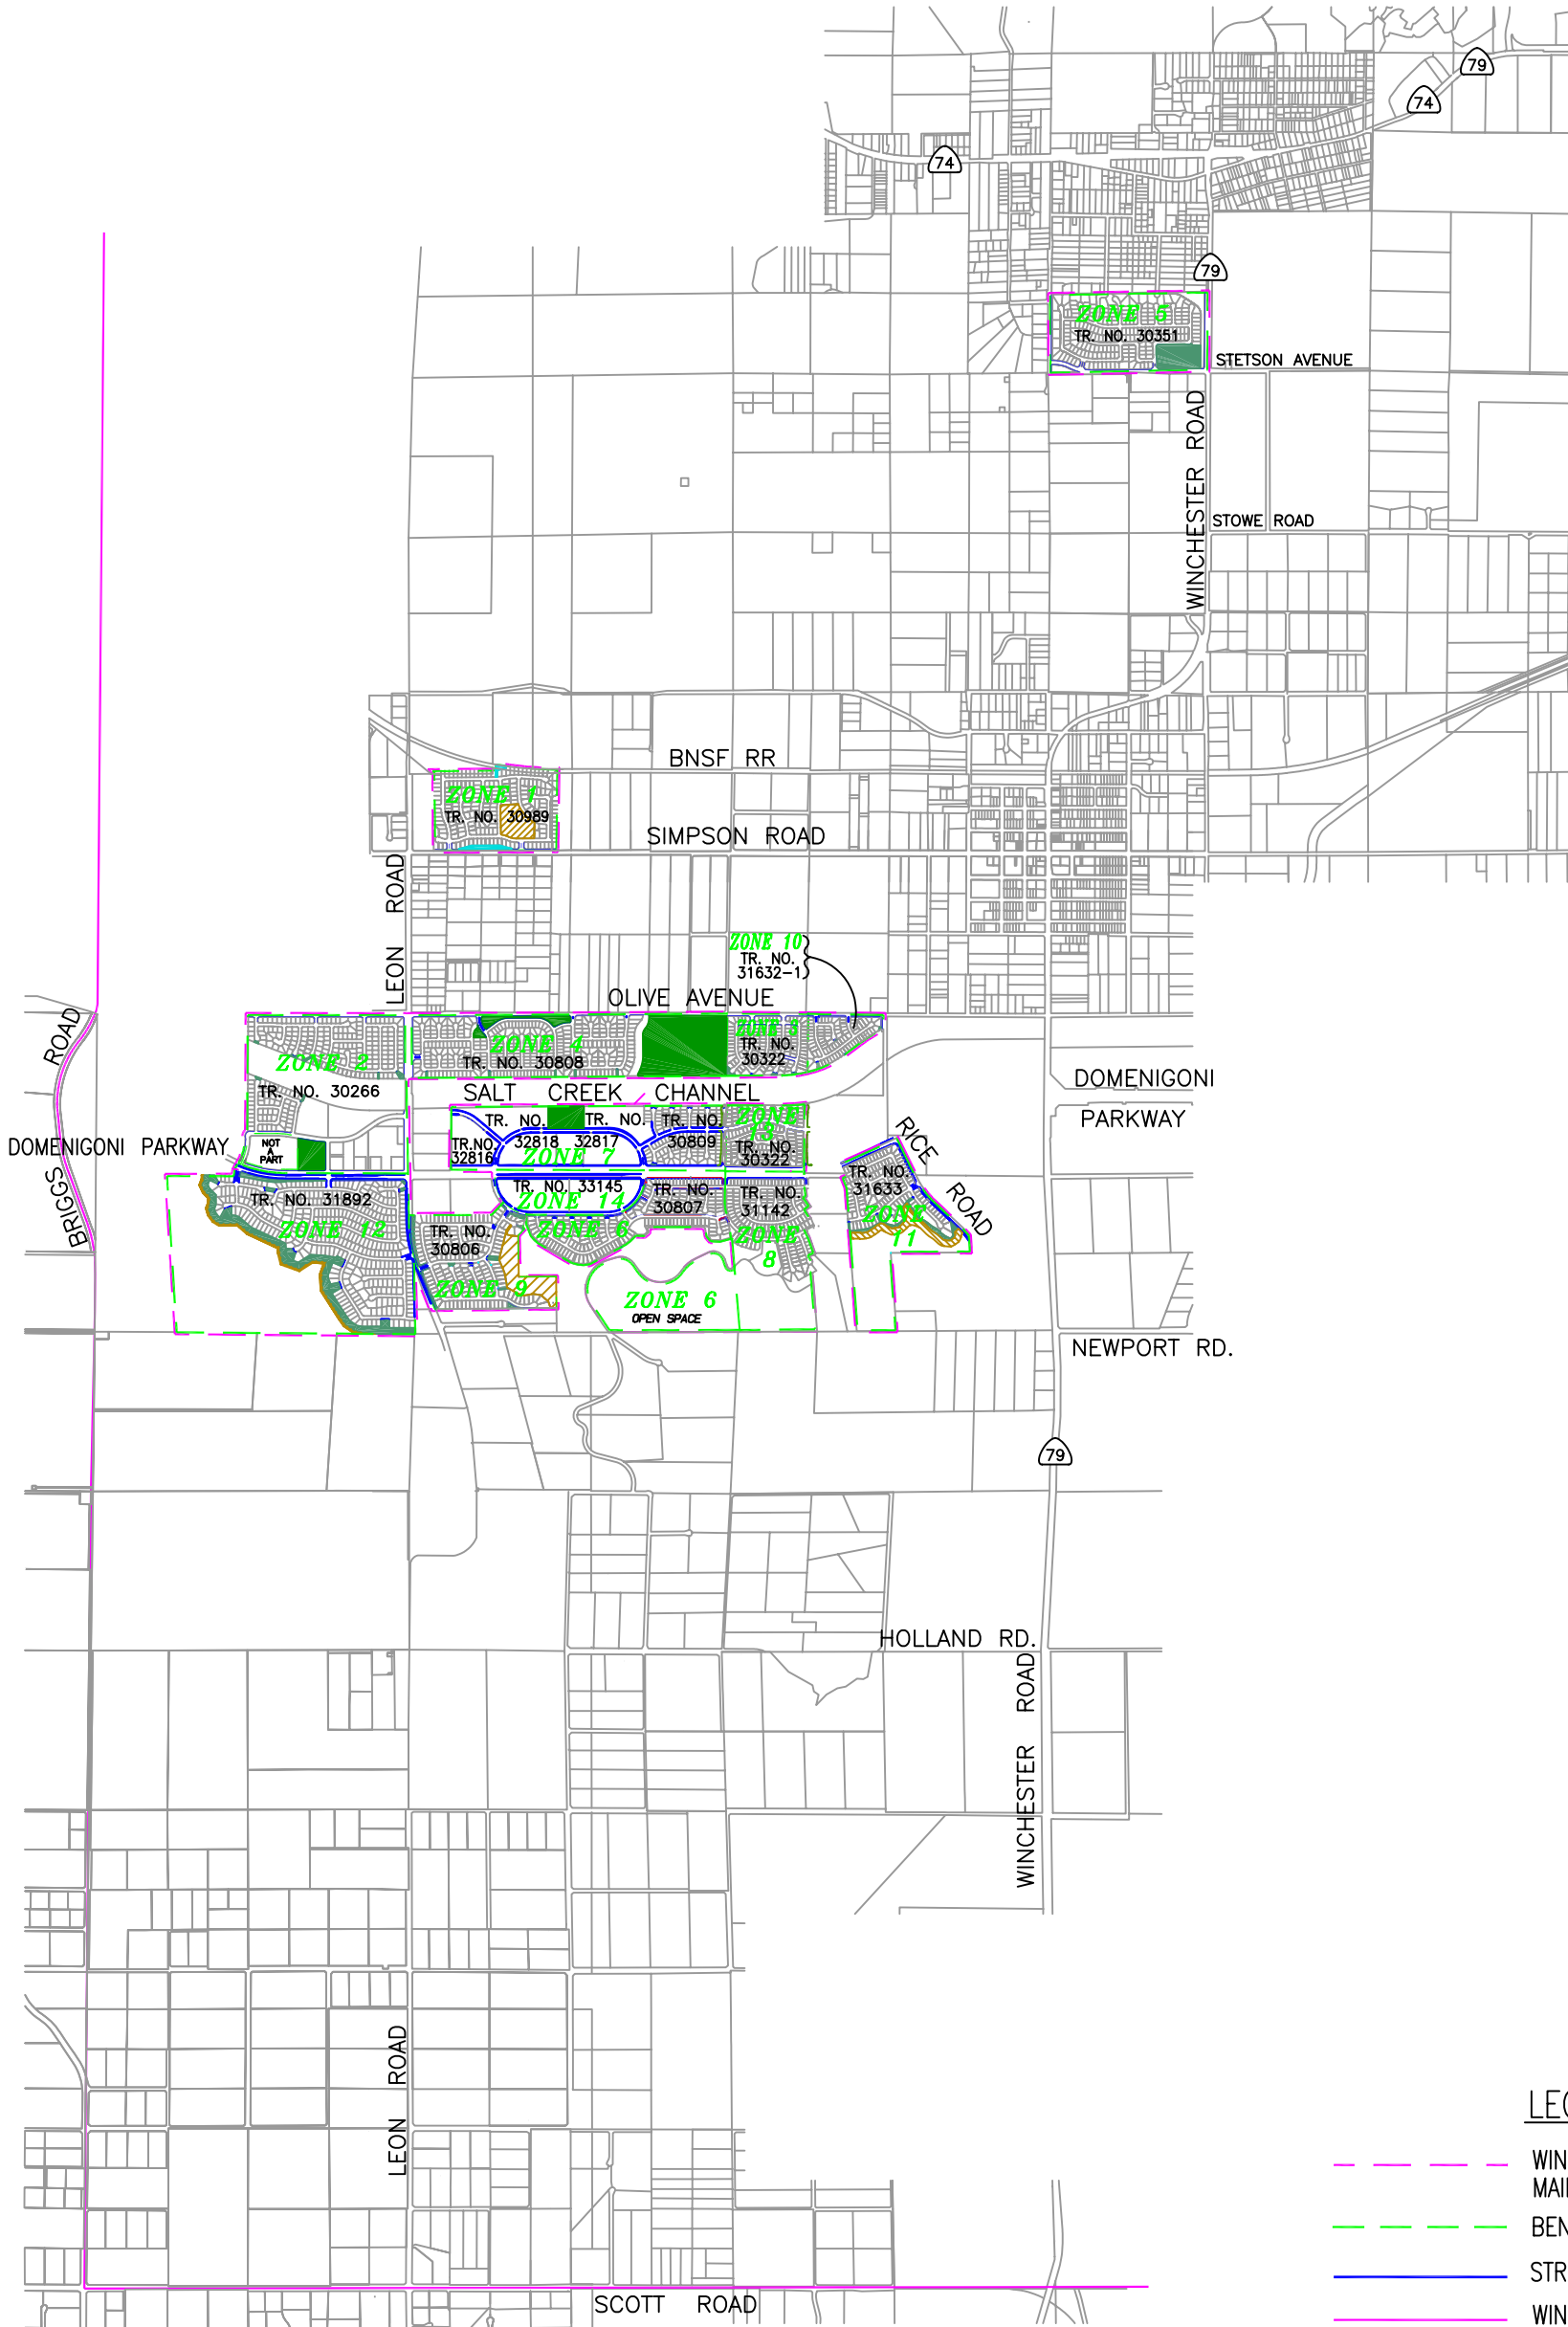

WINCHESTER PARK & LANDSCAPE MAINTENANCE DISTRICT

VALLEY-WIDE RECREATION AND PARK DISTRICT
 COUNTY OF RIVERSIDE
 STATE OF CALIFORNIA

LEGEND

- WINCHESTER PARK & LANDSCAPE MAINTENANCE DISTRICT BOUNDARY
- BENEFIT ZONE BOUNDARY
- STREETScape MAINTENANCE
- WINCHESTER PARK & LANDSCAPE MAINTENANCE DISTRICT ULTIMATE BOUNDARY
- PARK
- DETENTION BASIN
- RIPARIAN OPEN SPACE
- LANDSCAPED/IRRIGATED OPEN SPACE