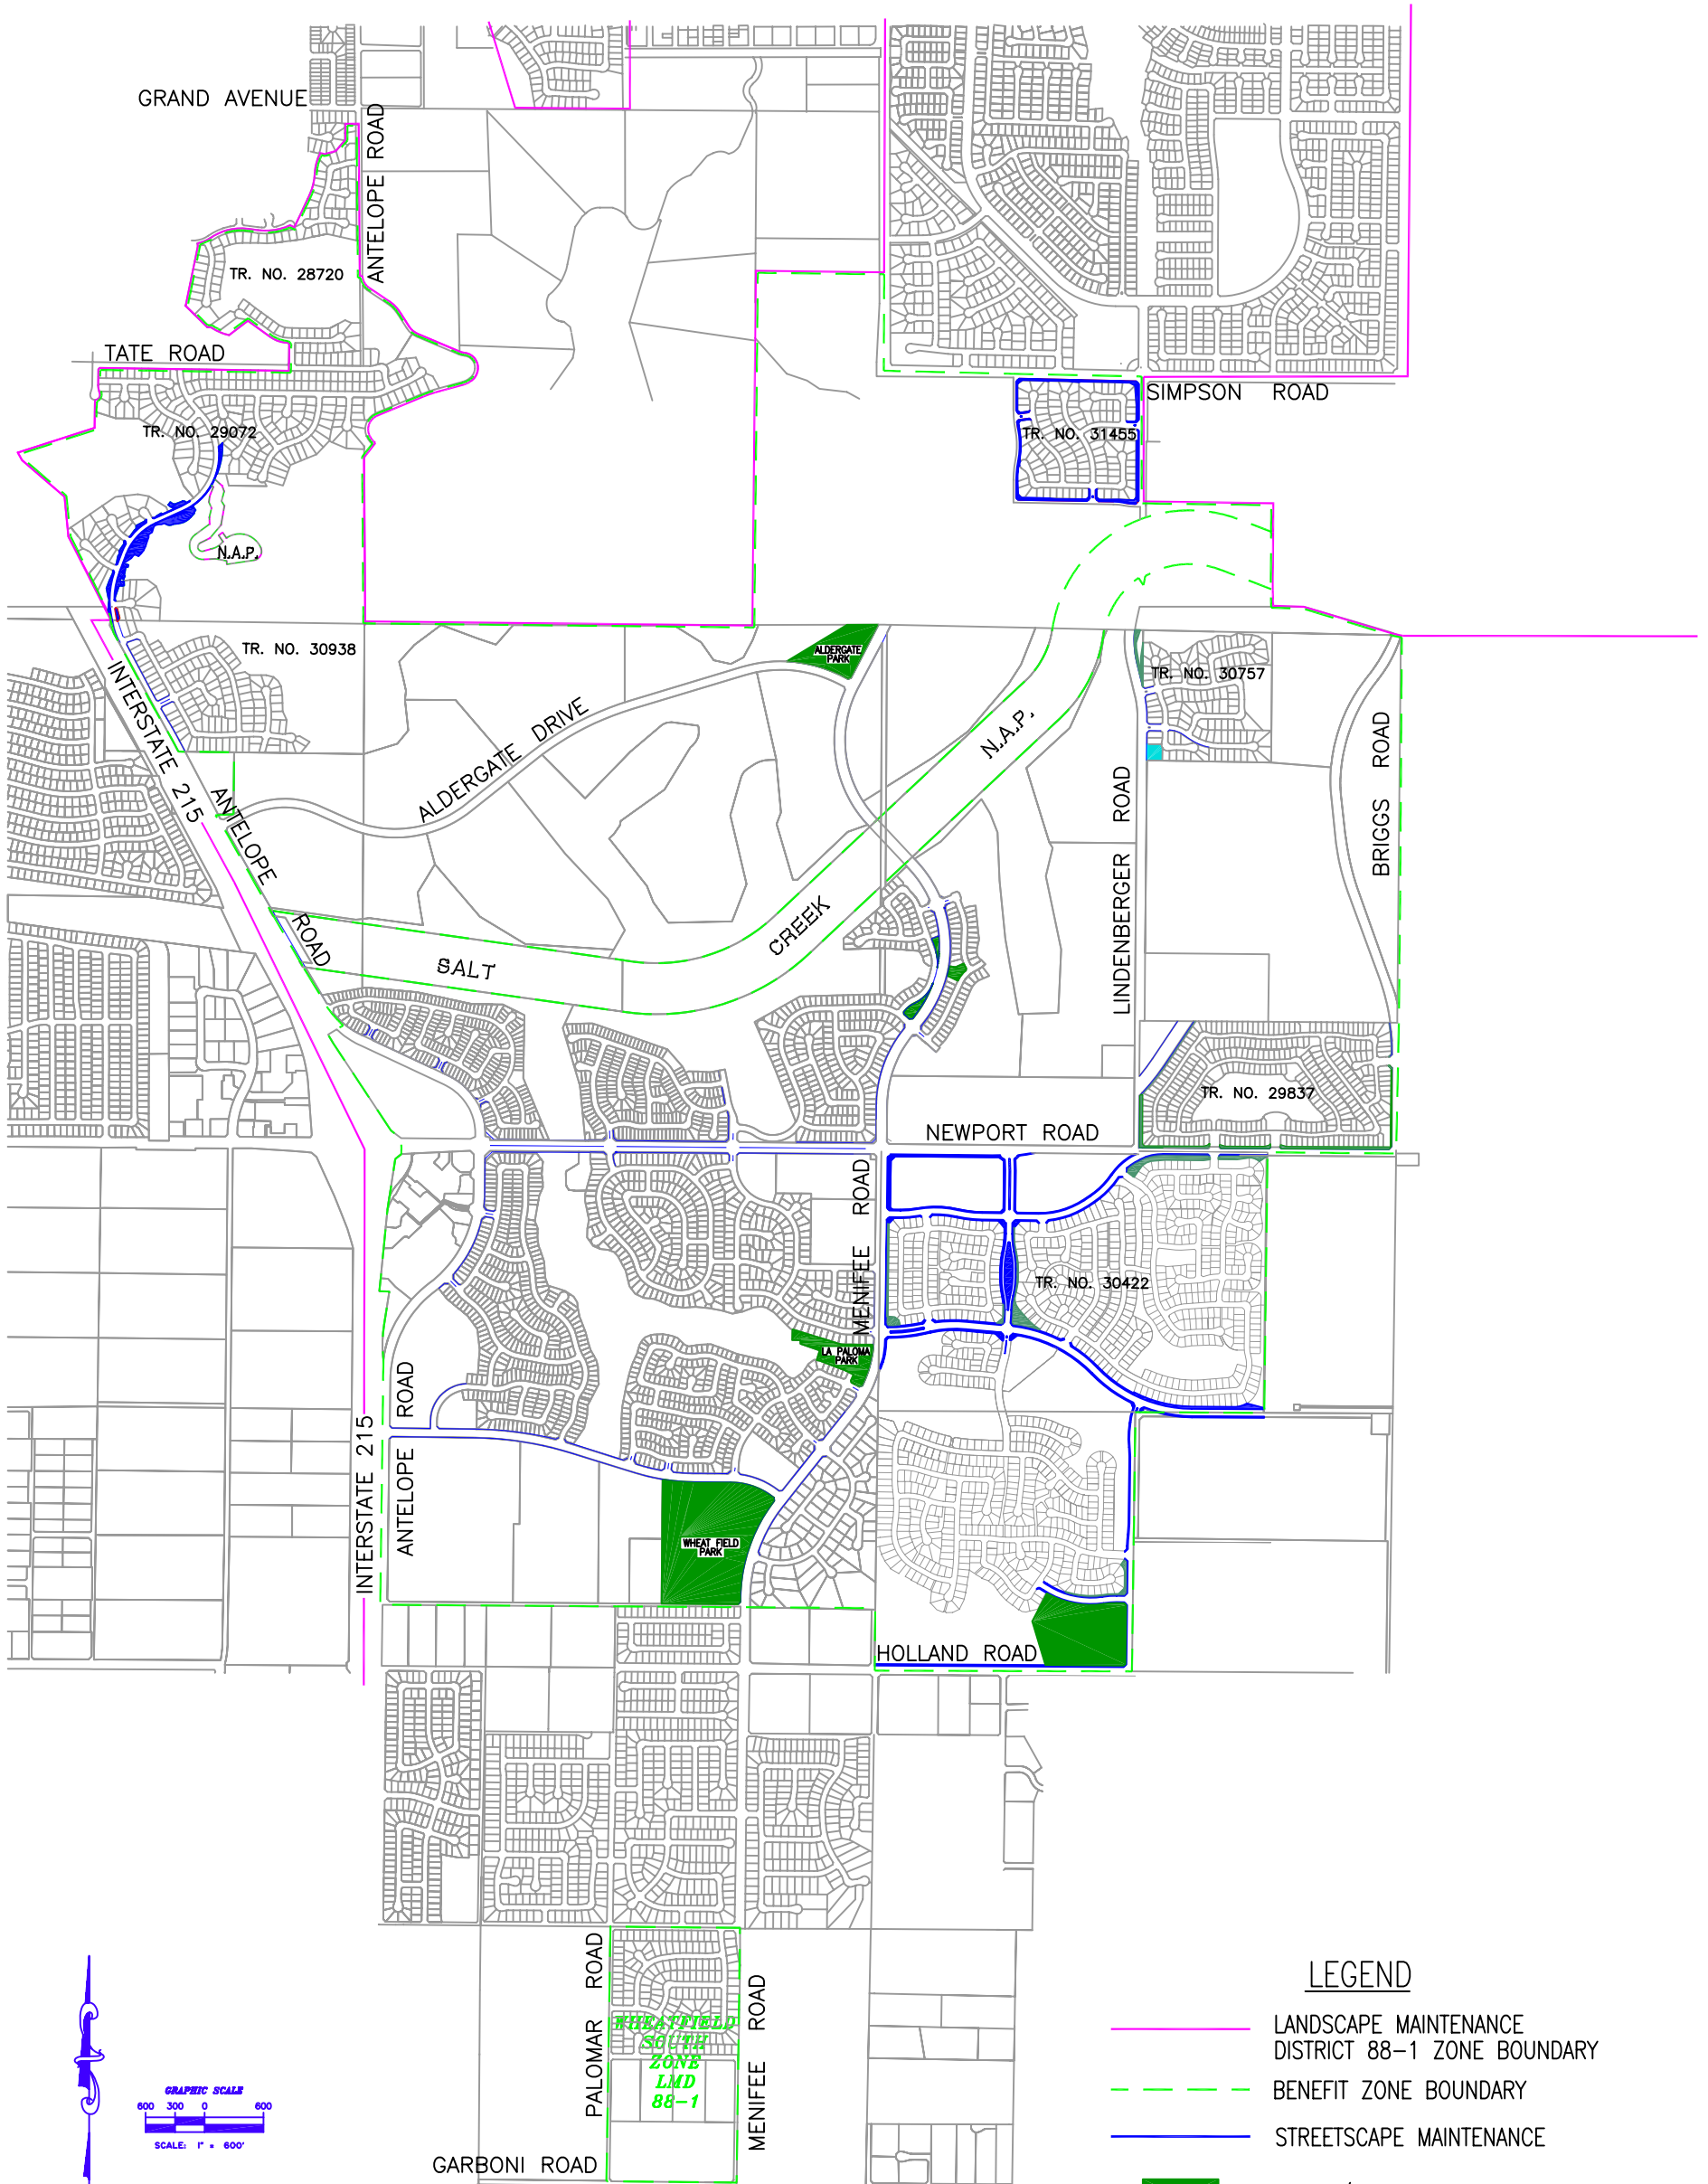

# LANDSCAPE MAINTENANCE DISTRICT 88-1 MENIFEE PARKS & WHEATFIELD SOUTH ZONES

VALLEY-WIDE RECREATION AND PARK DISTRICT  
COUNTY OF RIVERSIDE  
STATE OF CALIFORNIA

## LEGEND

- LANDSCAPE MAINTENANCE DISTRICT 88-1 ZONE BOUNDARY
- - - BENEFIT ZONE BOUNDARY
- STREETSCAPE MAINTENANCE
- PARK / OPEN SPACE
- LANDSCAPED / IRRIGATED OPEN SPACE
- DETENTION BASIN