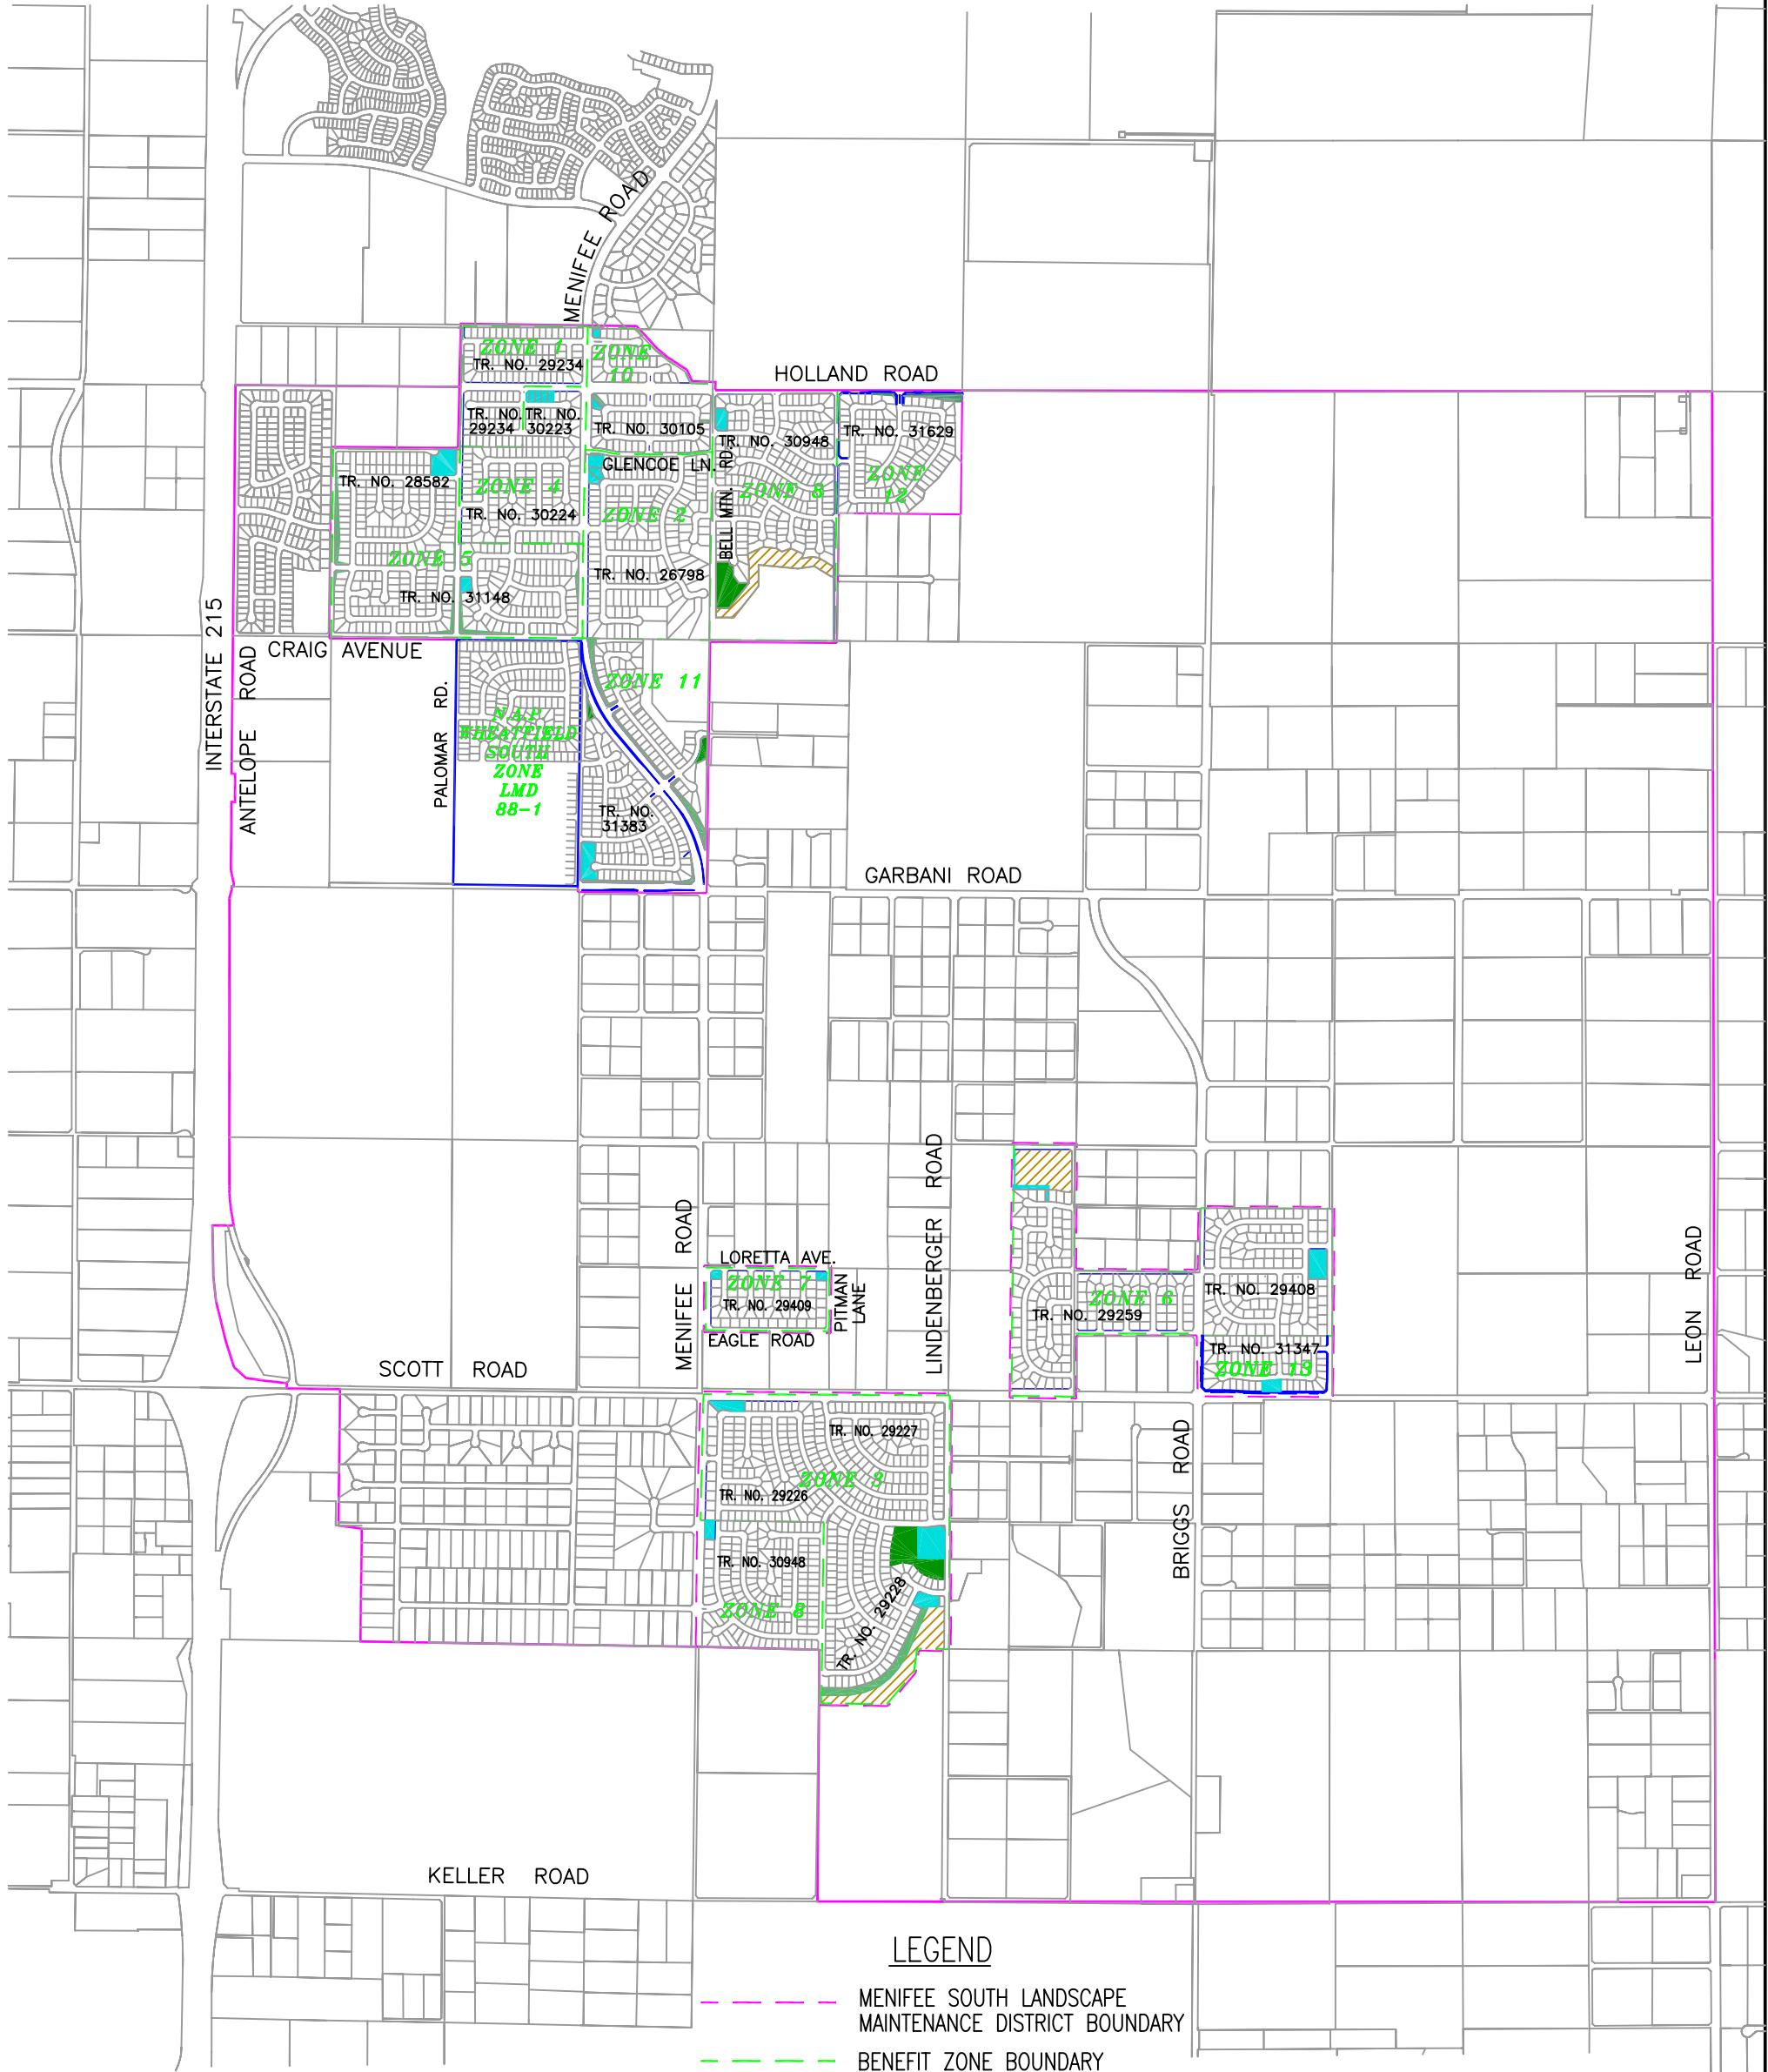

MENIFEE SOUTH PARK & LANDSCAPE MAINTENANCE DISTRICT

VALLEY-WIDE RECREATION AND PARK DISTRICT
 COUNTY OF RIVERSIDE
 STATE OF CALIFORNIA

LEGEND

- MENIFEE SOUTH LANDSCAPE MAINTENANCE DISTRICT BOUNDARY
- BENEFIT ZONE BOUNDARY
- STREETScape MAINTENANCE
- MENIFEE SOUTH LANDSCAPE MAINTENANCE DISTRICT ULTIMATE BOUNDARY

- PARK
- DETENTION BASIN
- ▨ RIPARIAN OPEN SPACE
- LANDSCAPED/IRRIGATED OPEN SPACE