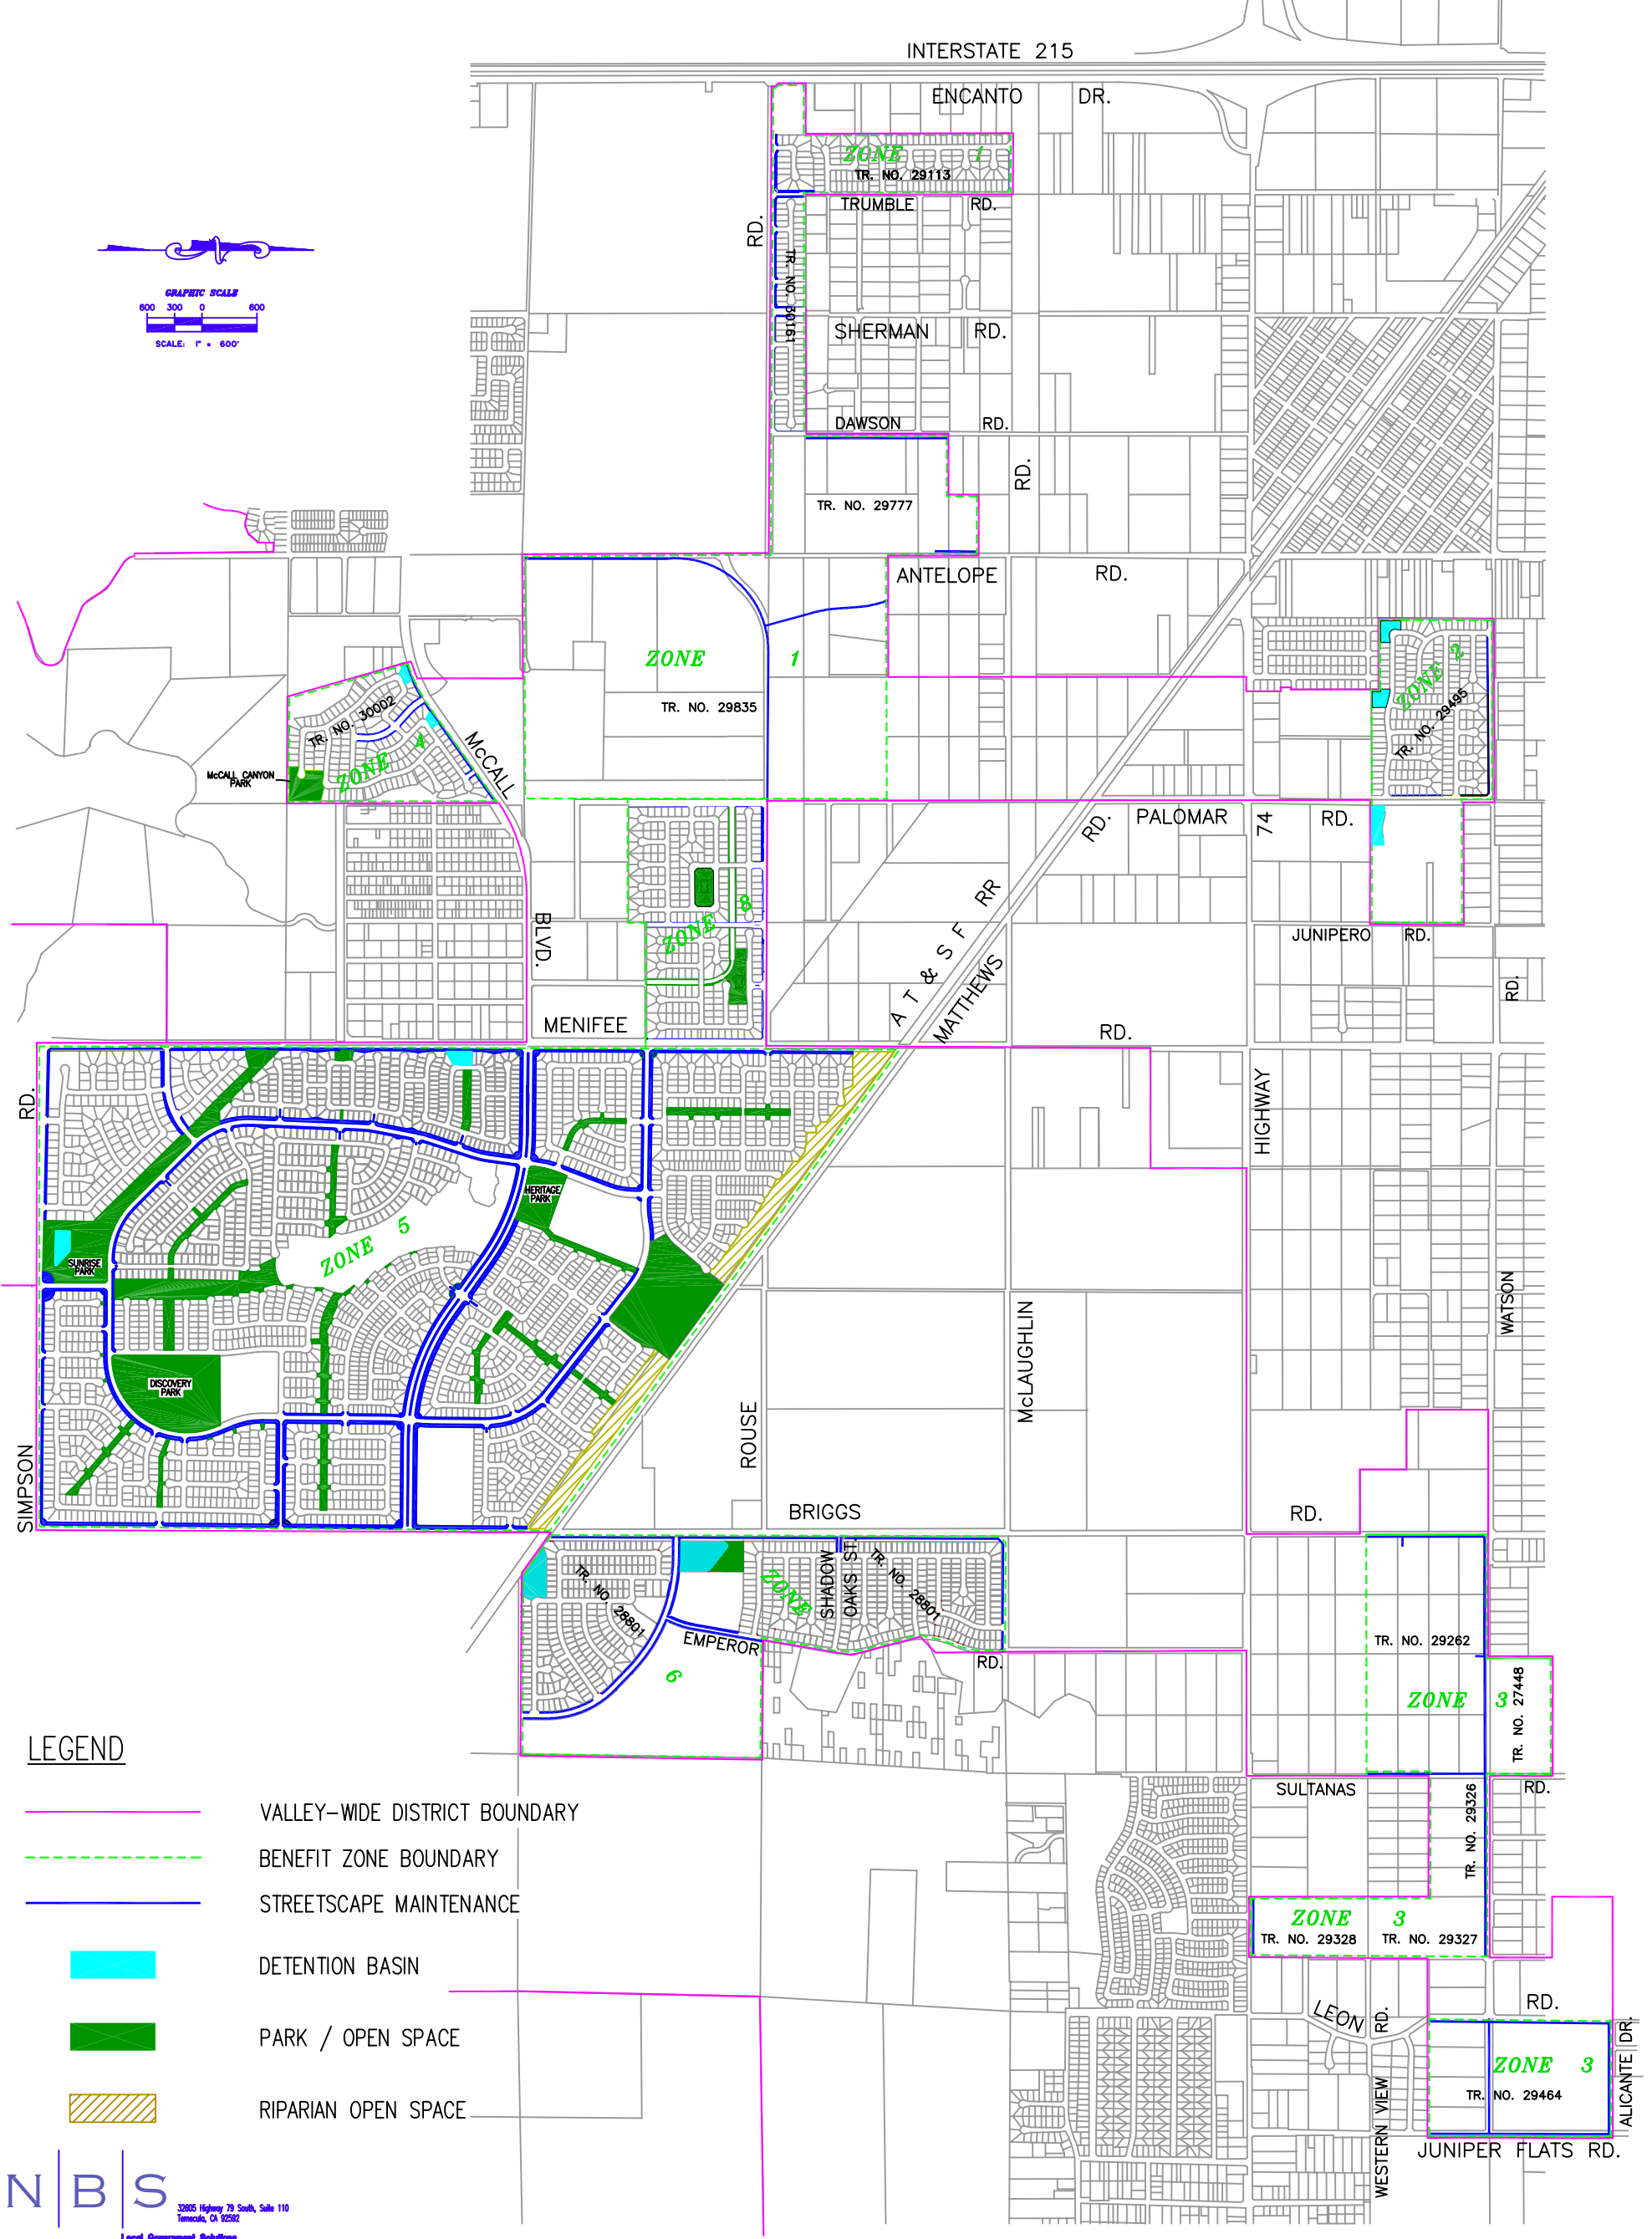

MENIFEE NORTH PARK & LANDSCAPE MAINTENANCE DISTRICT

VALLEY-WIDE RECREATION AND PARK DISTRICT
 COUNTY OF RIVERSIDE
 STATE OF CALIFORNIA

LEGEND

- VALLEY-WIDE DISTRICT BOUNDARY
- - - BENEFIT ZONE BOUNDARY
- STREETScape MAINTENANCE
- DETENTION BASIN
- PARK / OPEN SPACE
- RIPARIAN OPEN SPACE