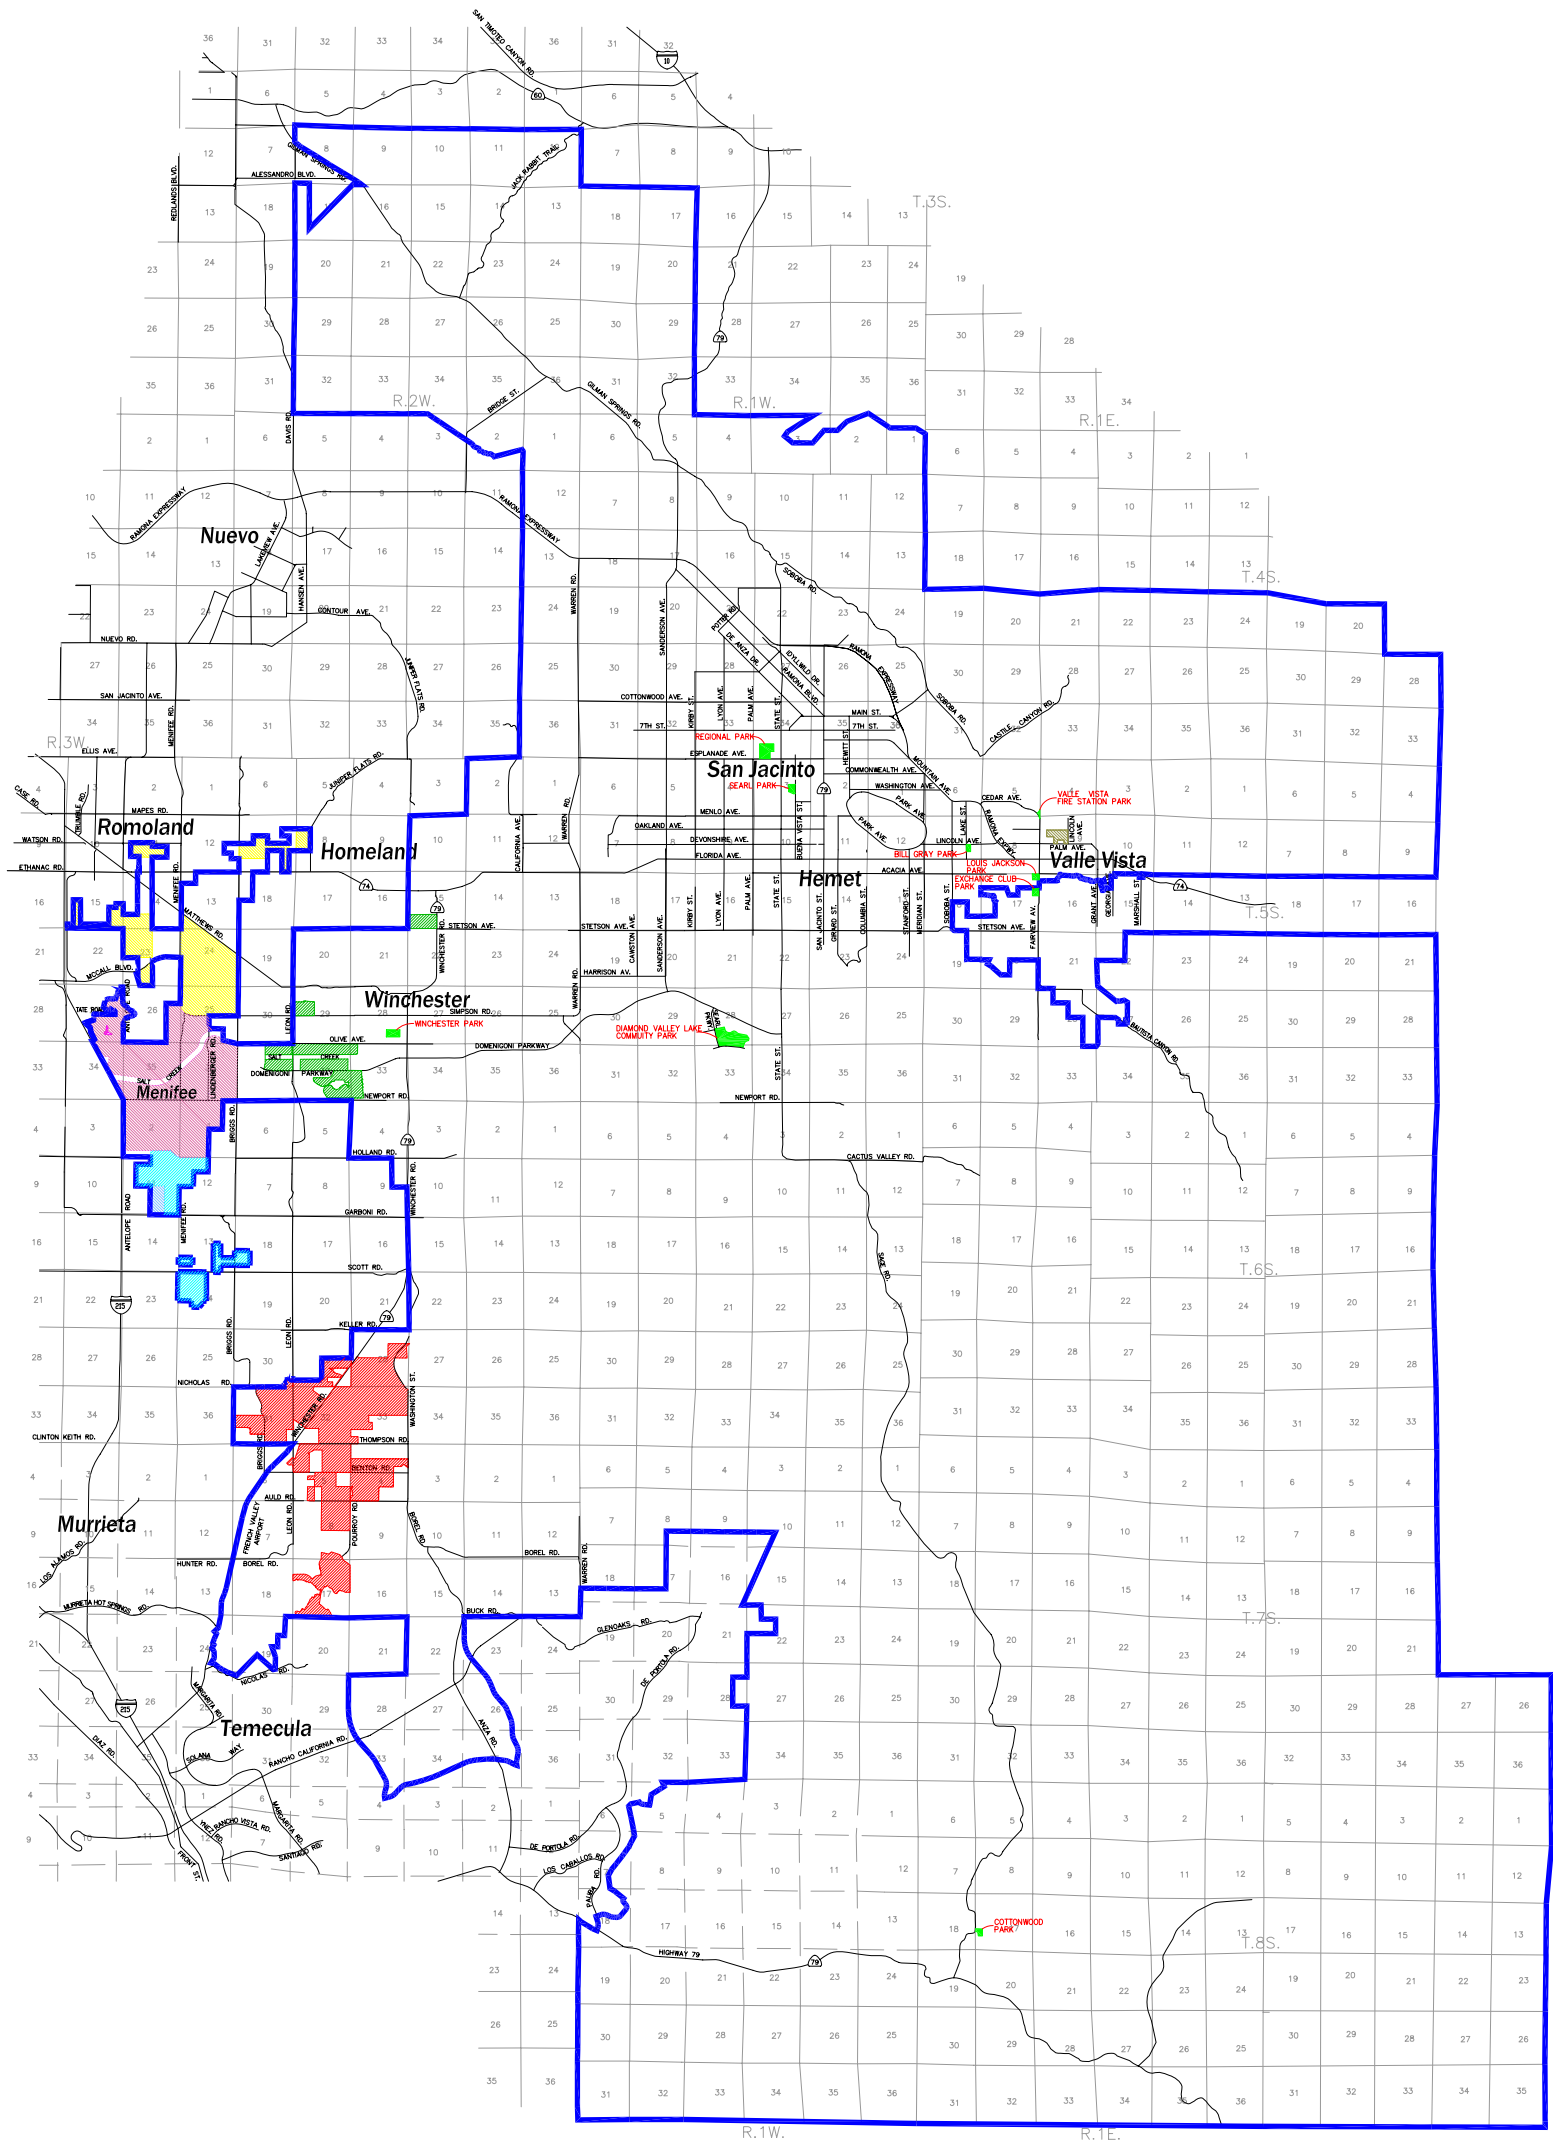

VALLEY-WIDE RECREATION AND PARK DISTRICT

COUNTY OF RIVERSIDE
STATE OF CALIFORNIA

LEGEND

- VALLEY-WIDE DISTRICT BOUNDARY
- LMD 88-1 MENIFEE PARKS ZONE
- MENIFEE SOUTH LMD
- WINCHESTER LMD
- FRENCH VALLEY LMD
- MENIFEE NORTH LMD
- LMD 88-1 WHEATFIELD SOUTH ZONE
- LMD 88-1 RIVERCREST ZONE
- PARKS